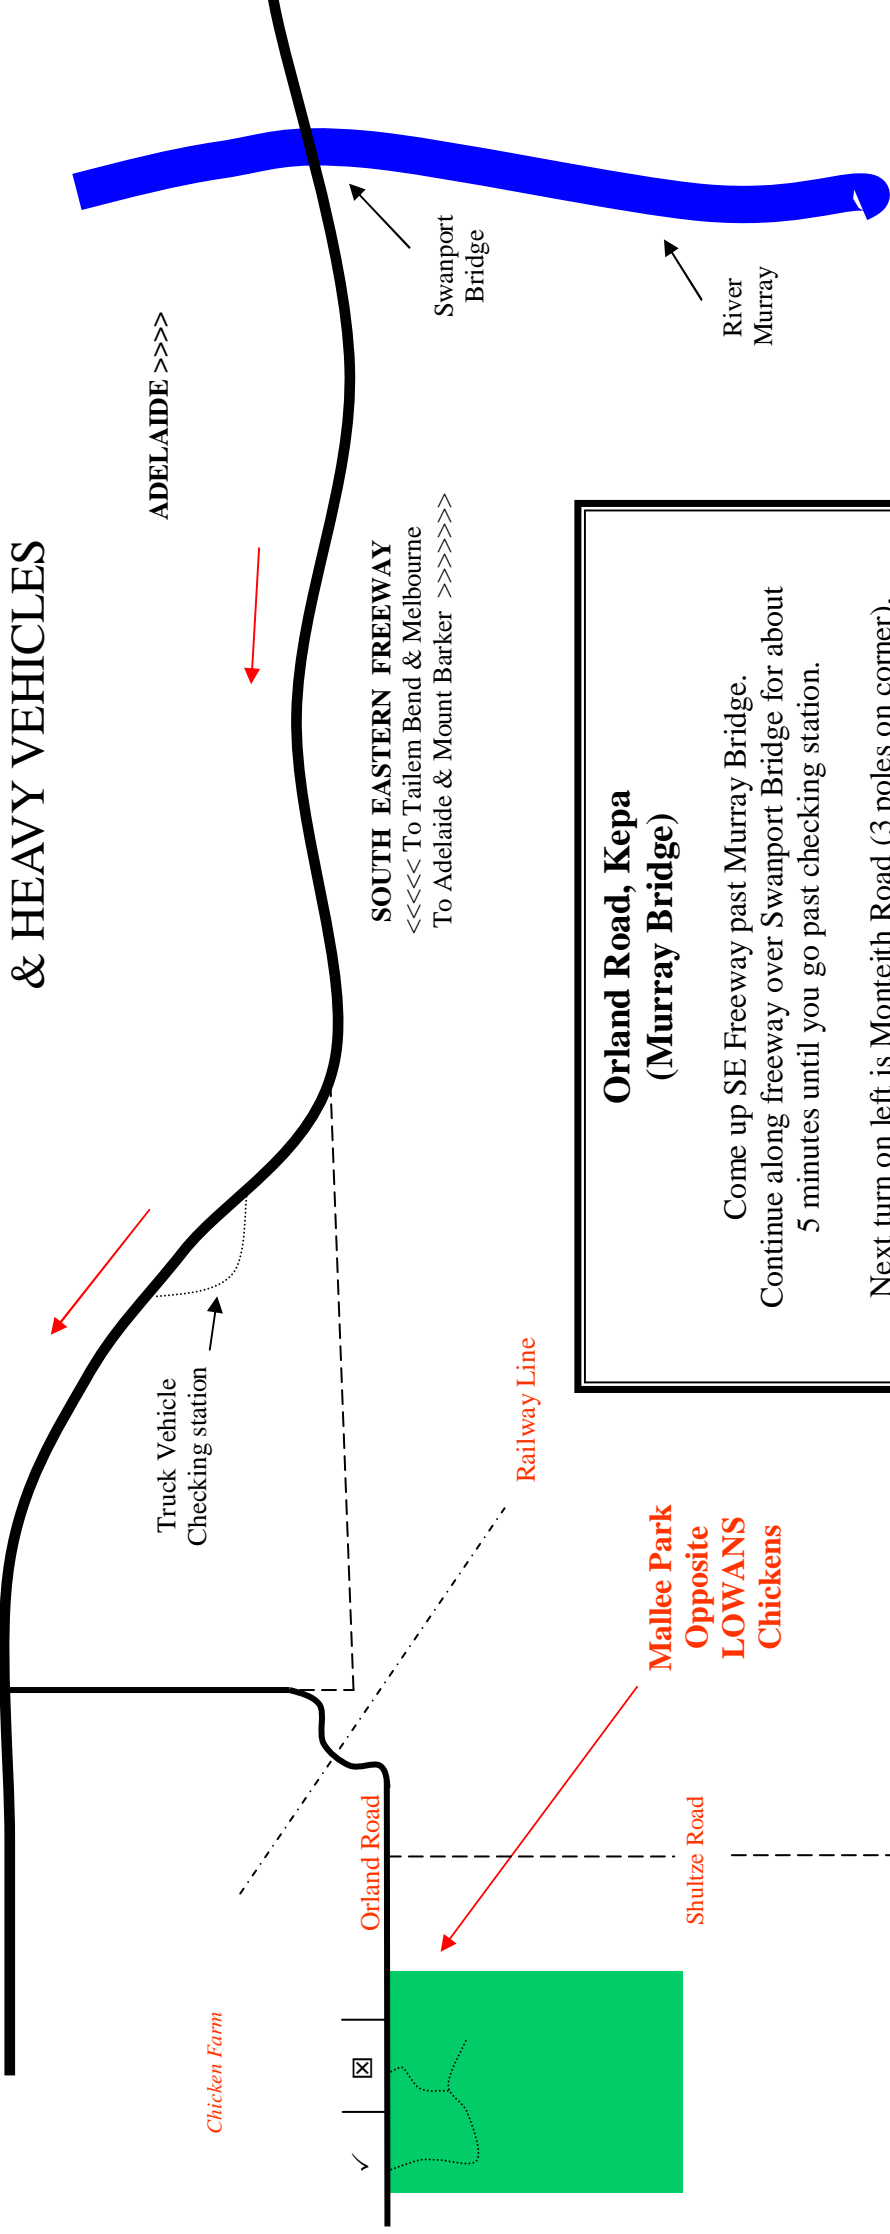

MALLEE PARK TRADE, EMERGENCY & HEAVY VEHICLES

Turn left at Monteith Road (Dirt)
4 Kilometres to heavy Vehicle
entrance.

ADELAIDE >>>>>

SOUTH EASTERN FREEWAY
<<<<<< To Tailem Bend & Melbourne
To Adelaide & Mount Barker >>>>>>>

Swanport
Bridge

River
Murray

Truck Vehicle
Checking station

Railway Line

**Mallee Park
Opposite
LOWANS
Chickens**

Orland Road

Shultze Road

Chicken Farm

**Orland Road, Kepa
(Murray Bridge)**

Come up SE Freeway past Murray Bridge.
Continue along freeway over Swanport Bridge for about
5 minutes until you go past checking station.

Next turn on left is Monteith Road (3 poles on corner),
follow this road around to the right, over train line and
property is opposite Lowan Chickens. (4 KMS Exact)

HEAVY VEHICLES
Go past both chicken farm driveways to top of hill
where you will find our driveway on left.
Enter through NO ENTRY sign

NO HEAVY VEHICLES WHEN PARK OPEN

David Hancock
0411 711 770